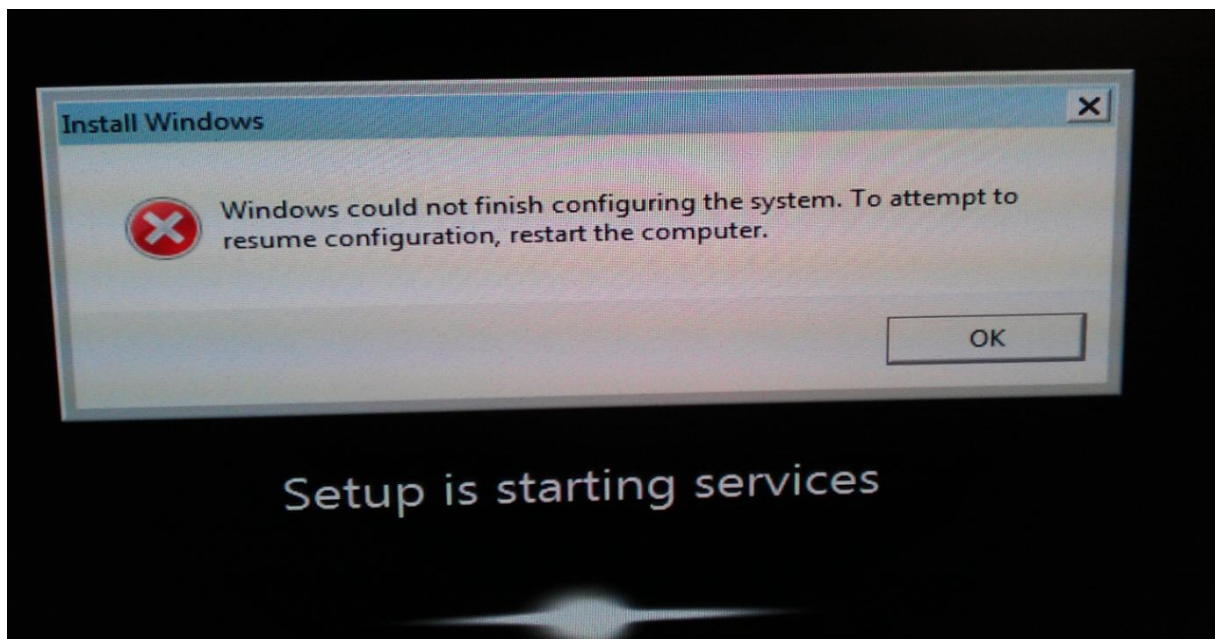

Blue Screen dump 1:

Disk error 2:

Install W7 error 3:

Blue Screen dump 4:

Black screen 5:

Install Windows 6:

Blue Screen dump 7: