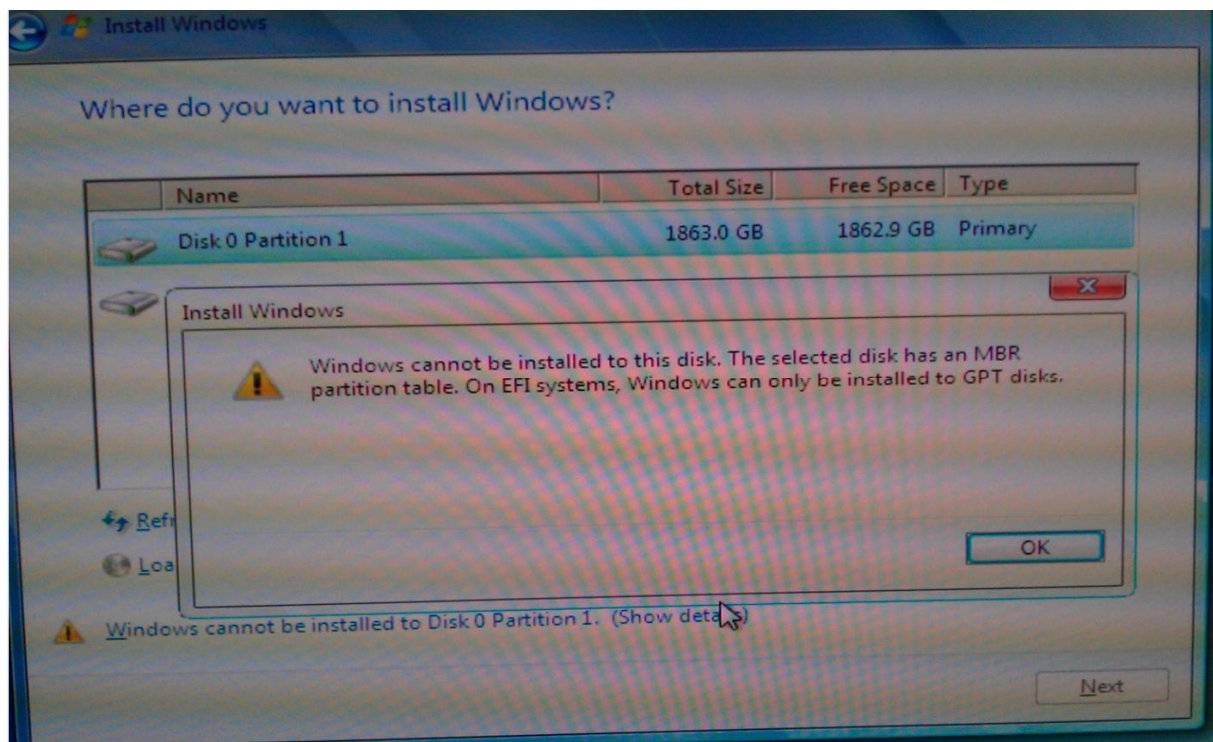

Blue Screen dump 1:

Disk error 2:

Install W7 error 3:

Blue Screen dump 4:

Black screen 5:

Install Windows 6:

Blue Screen dump 7: