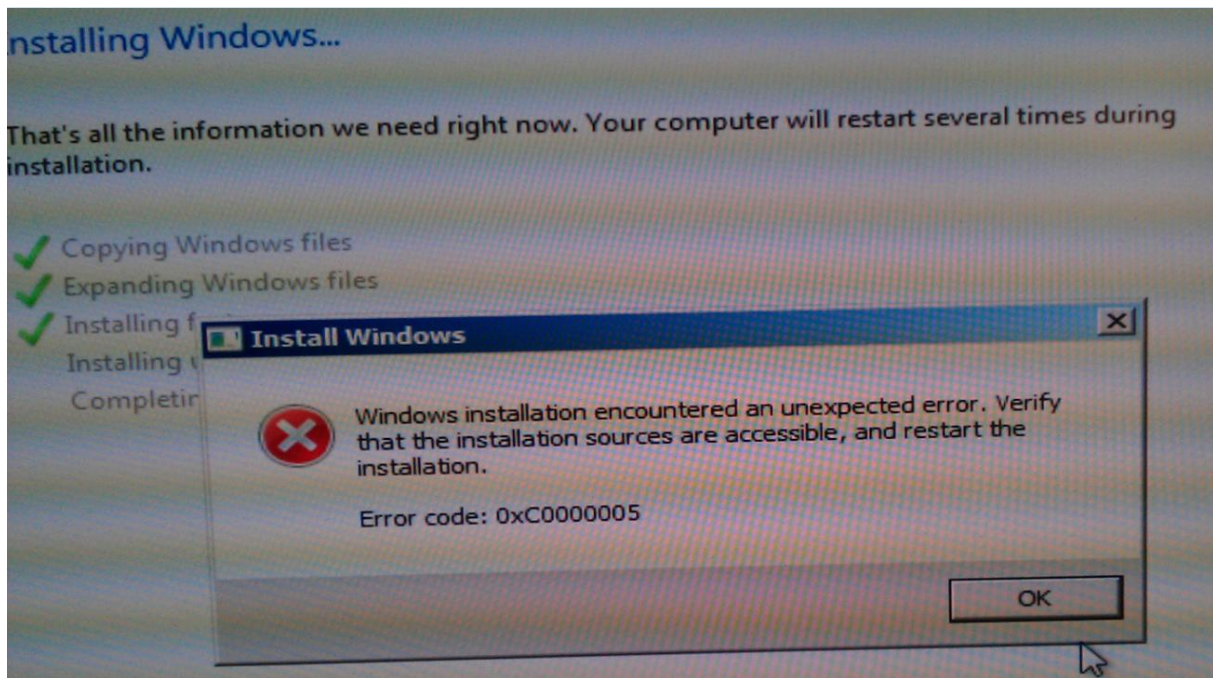

Blue Screen dump 1:

Disk error 2:

Install W7 error 3:

Blue Screen dump 4:

Black screen 5:

Install Windows 6:

Blue Screen dump 7: