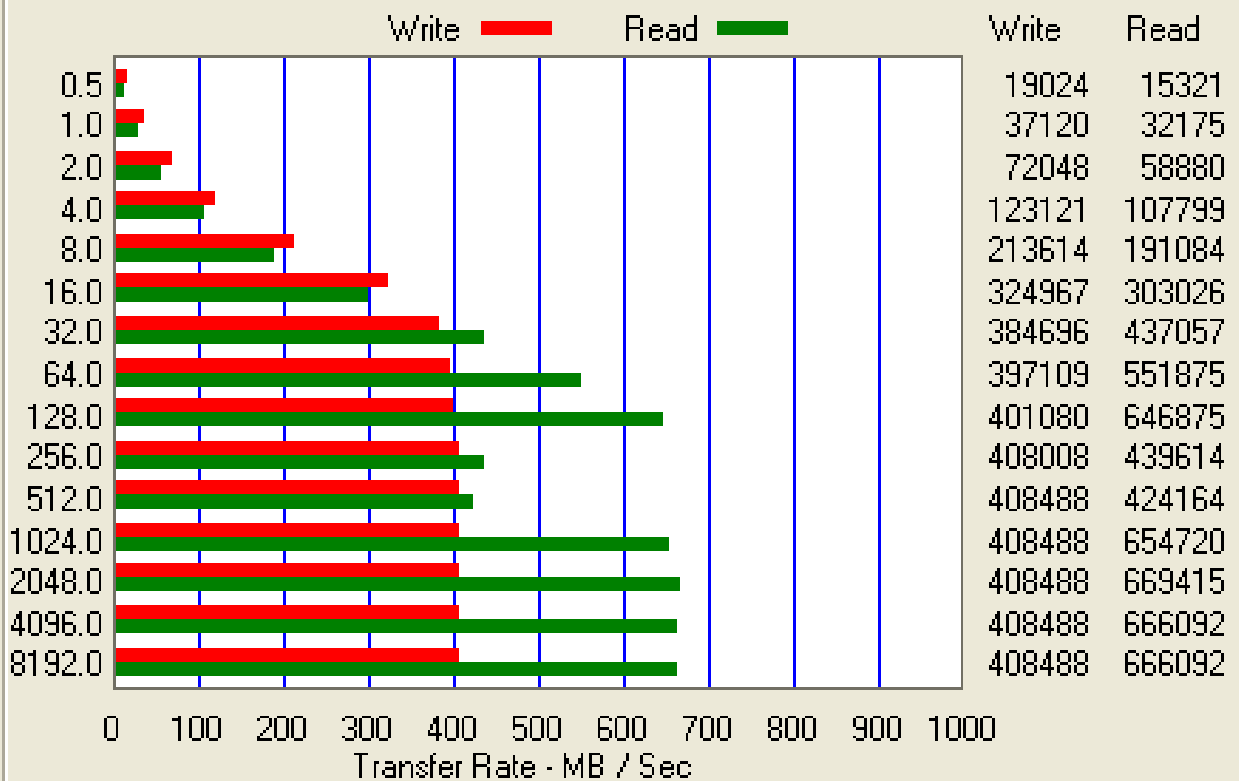

Untitled - ATTO Disk Benchmark

File View Help

Drive: [-g]

Direct I/O

Transfer Size: 0.5 to 8192.0 KB

I/O Comparison

Total Length: 256 MB

Overlapped I/O

Neither

Queue Depth: 4

Stripe Group:

Controlled by:

<< Description >>

Test Results

For Help, press F1